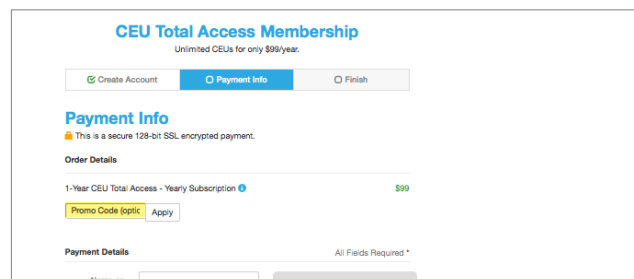

1. Visit AudiologyOnline and click the orange **“Learn More”** button in the purple **“Need CEUs?”** banner ad.

2. On the next page, click the orange **“Join Now”** button.

3. Enter your name and password information and click **“Create Account”**.

4. Enter promo code on the payment details page and click **“Apply.”**
Enter your credit card details.

5. Start learning and earning CEUs!