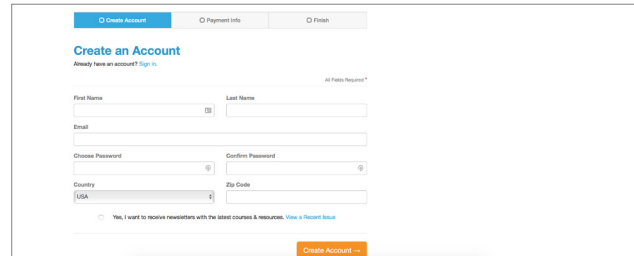

4. Enter promo code on the payment details page and click **“Apply.”**
Enter your credit card details.