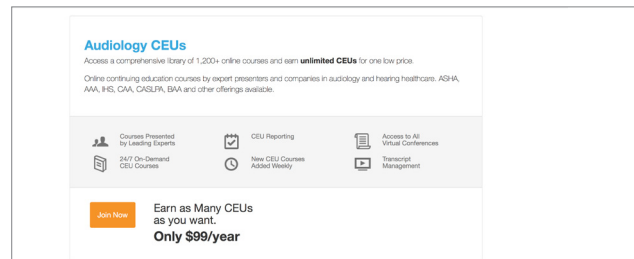

Save 10%: Reg. \$99/ Now \$89 for a one year membership.

Join now to take advantage of this special offer. Use **Promo Code: HHRJOBS**

Benefits include:

- 1200+ courses/over 30 topic areas
- ASHA and AAA approved CE provider
- State Board approved PD provider
- Course completion certificates provided

1. Visit AudiologyOnline and click the orange **“Learn More”** button in the purple **“Need CEUs?”** banner ad.

2. On the next page, click the orange **“Join Now”** button.

3. Enter your name and password information and click **“Create Account”**.